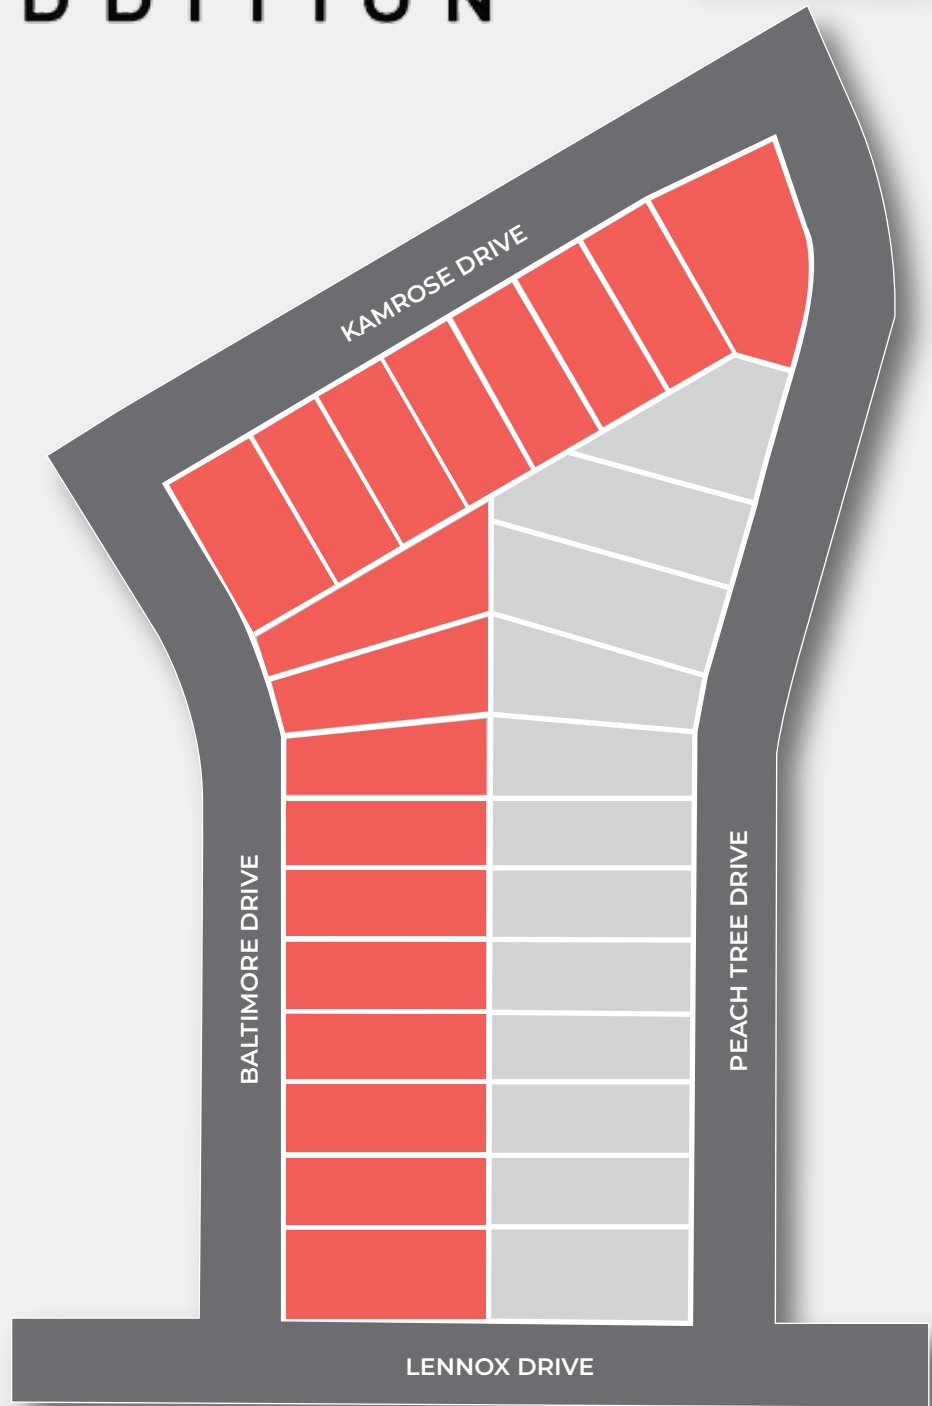

COTTONWOOD PARKVIEW ADDITION

 AVAILABLE
 SOLD

Kirsten Thomson

REALTOR®

C: 701.426.0971

kirsten.thomson@investcore.com

trademark 
REALTY

0: 701-223-3030